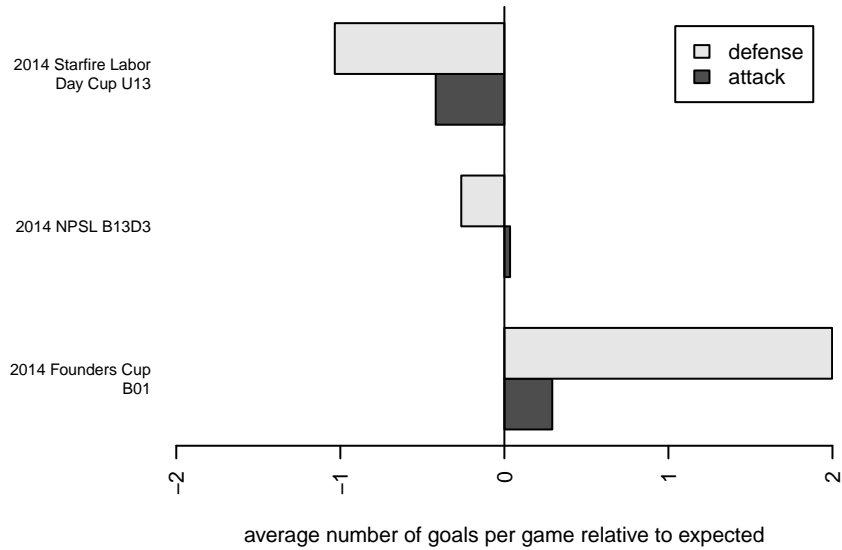

ISC Gunners Select B01

Issaquah SC
 Issaquah, WA
 B01 total strength=379
 attack=0.28 defense=0.19
 fall league = NPSL B13D3
 notes= Anderson 2014

alt names used:
 ISC Gunners Select B01– Anderson
 ISC Gunners A
 ISC Gunners Select B01 – Anderson

Venues played:
 2014 Starfire Labor Day Cup U13
 2014 NPSL B13D3
 2014 Founders Cup B01

ISC Gunners Select B01
 Dots are actual minus expected GF (blue circles) and GA (red triangles).
 Blue line is smoothed change in attack strength. Red is smoothed change in defense strength.

**attack and defense variance (black dot)
relative to other teams
and top 10 in region**

**attack and defense rating
relative to others at age
and all opponents in last 13 months**

Performance relative to 13 month average