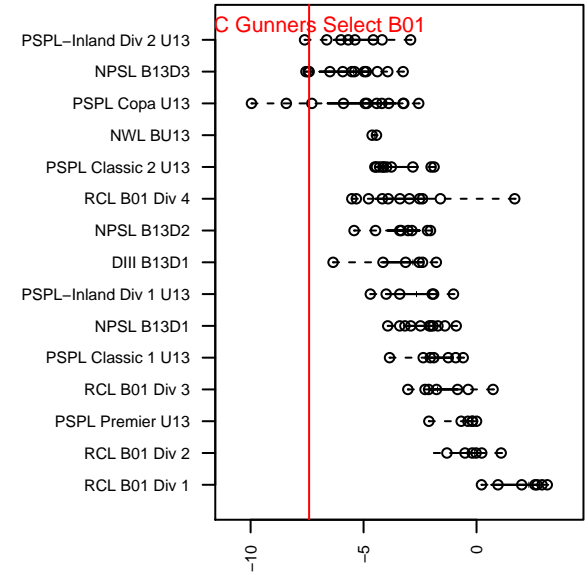

ISC Gunners Select B01

Issaquah SC
 Issaquah, WA
 B01 total strength=379
 attack=0.28 defense=0.19
 fall league = NPSL B13D3
 notes= Anderson 2014

alt names used:
 ISC Gunners Select B01– Anderson
 ISC Gunners A
 ISC Gunners Select B01 – Anderson

Venues played:
 2014 Starfire Labor Day Cup U13
 2014 NPSL B13D3
 2014 Founders Cup B01

ISC Gunners Select B01
 Dots are actual minus expected GF (blue circles) and GA (red triangles).
 Blue line is smoothed change in attack strength. Red is smoothed change in defense strength.

**attack and defense variance (black dot)
relative to other teams
and top 10 in region**

**attack and defense rating
relative to others at age
and all opponents in last 13 months**

Performance relative to 13 month average